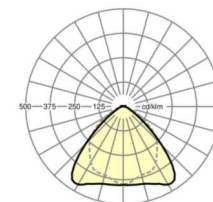

CHARACTERISTICS

Order number	19510006024
EAN number	4020863425822
Commodity code	94051190
Certification mark	IP 20, Protection class I, ENEC10 VDE, F, HACCP DIN10500/Food/IFS-application-related suitability/BRC, Indoor, CE
Impact resistance (IK rating)	IK03 (-20°C bis 35°C)
Ambient temperatur	ta -20°C to 35°C
Special properties	Ready for IoT
Warranty period	5 years
State funding programs	BEG - Federal funding for efficient buildings (valid only for Germany)

ELECTRICAL ENGINEERING

Controller	Electronic driver DALI2 (1 pcs.)
System output	34W
Mains voltage	230V/50Hz
Circuit breakers (inrush current)	13 pieces/B10, 24 pieces/B16, 25 pieces/C10, 40 pieces/C16
Energy efficiency class/light source	C

LIGHTING TECHNOLOGY

Placement	LED, Colour rendering/Light colour CRI ≥ 80 / 4000K
Colour tolerance (MacAdam)	3SDCM
Nominal luminous flux	6337lm
LED service life	50000h L80/B10 (Tq 35°C), 70000h L80/B50 (Tq 35°C), 100000h L80/B50 (Tq 30°C)
Luminaire luminous efficiency	184lm/W
Beam angle	95° (C0) / 95° (C90)
UGR lat./long.	21.8 / 23.2

MECHANICS

Housing colour	black RAL 9005
Dimensions (LxWxH/DxH)	1531mm x 55mm x 37mm
Weight (net)	1.65kg
Type of installation	Mounting rail system installation, Light structure

Dimensions

L	1531 mm	Length
B	55 mm	Width
H	37 mm	Height

DEEP-LINK

<https://www.regiolux.de/en/article/19510006024>

Reference	LED 6000lm 840
ηLB	100 %
Φ ↓/↑	98 % / 2 %
UGR lat./long.	21.8 / 23.2